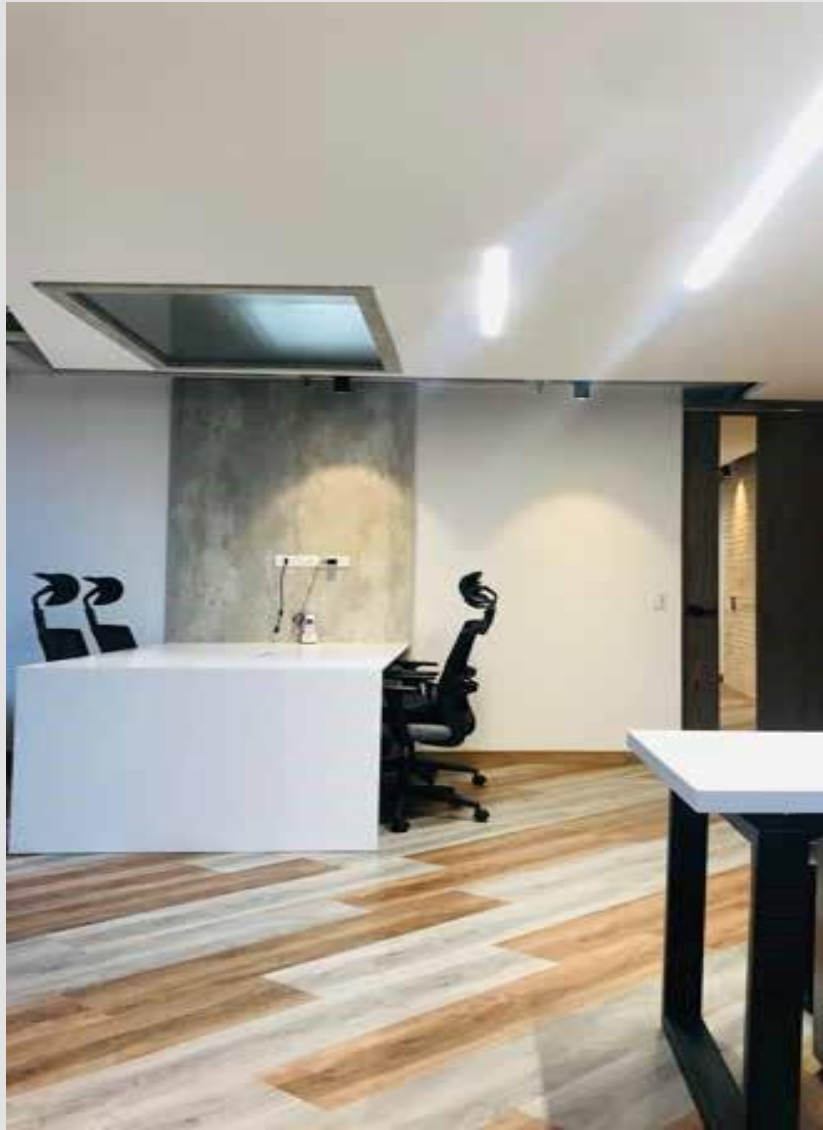

Design and construction of the project, the entire interior area was conducted and infrastructure place

Setting for waiting area

Main office, with wall storage, integration and combination of materials

Integral furniture, where identifying materials were agreed for the brand, floating natural setting

Coffee zone, with representative colors of the brand and natural wild setting

Boardroom, where all the furniture and wall coverings were made

Conference room, with natural palisade and wall cladding

PROJECT

Coworking or open work area which offers the possibility of hidden desks when the space is not being used, exposed shelves for displaying objects and a matte black metallic structure for more stability of the furniture.

Integral project, where furniture, coatings and lighting were made

Main office with integration to meeting room

Office modules, with spaciousness, good storage and comfortable furniture

INFINITUM
Arquitectura + Mobiliario