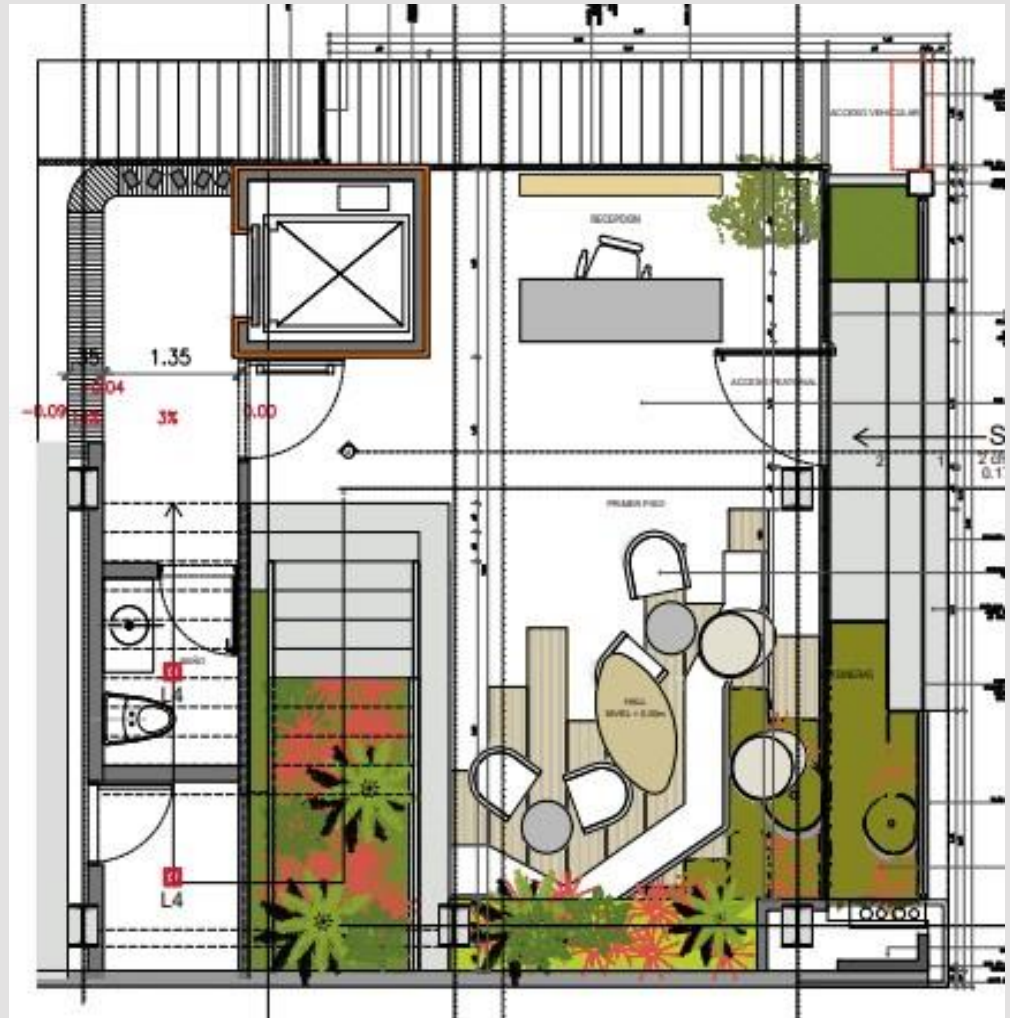

Design and construction of the project, the entire interior area was conducted and infrastructure place

Setting for waiting area

Main office, with wall storage, integration and combination of materials

Integral furniture, where identifying materials were agreed for the brand, floating natural setting

Coffee zone, with representative colors of the brand and natural wild setting

Boardroom, where all the furniture and wall coverings were made

Conference room, with natural palisade and wall cladding

PROJECT

Office Diabonos

02

A Moodboard is created and a color palette is created along with the combination of materials that go with the personality of the brand through pieces and materials.

Comprehensive project, where all the thinking was done every detail infrastructure, industrial materials handling, built with wood and space reinvention