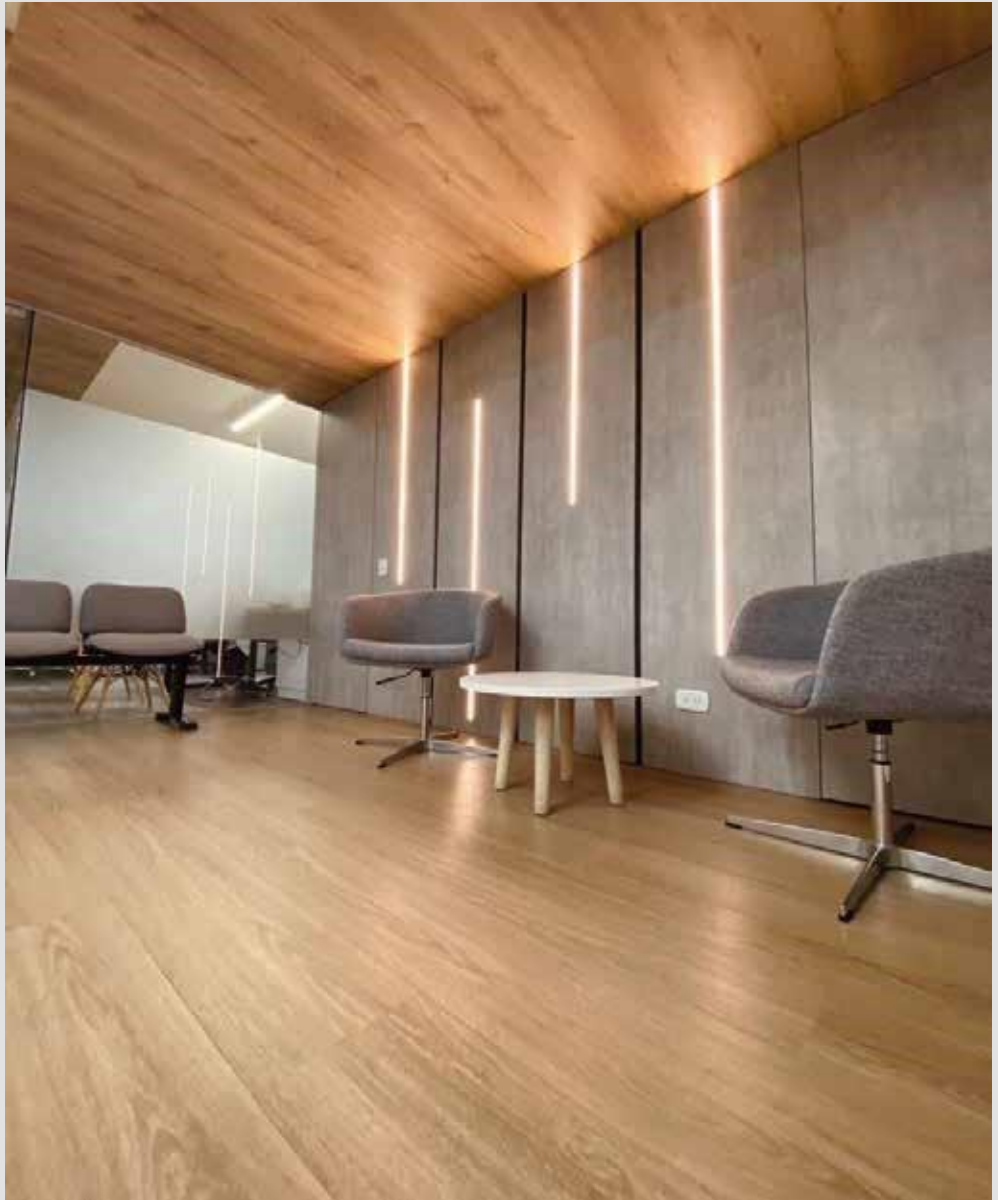

Wall coverings, with decorative LED lights, comfortable furniture in antifouling fabrics and metallic accents